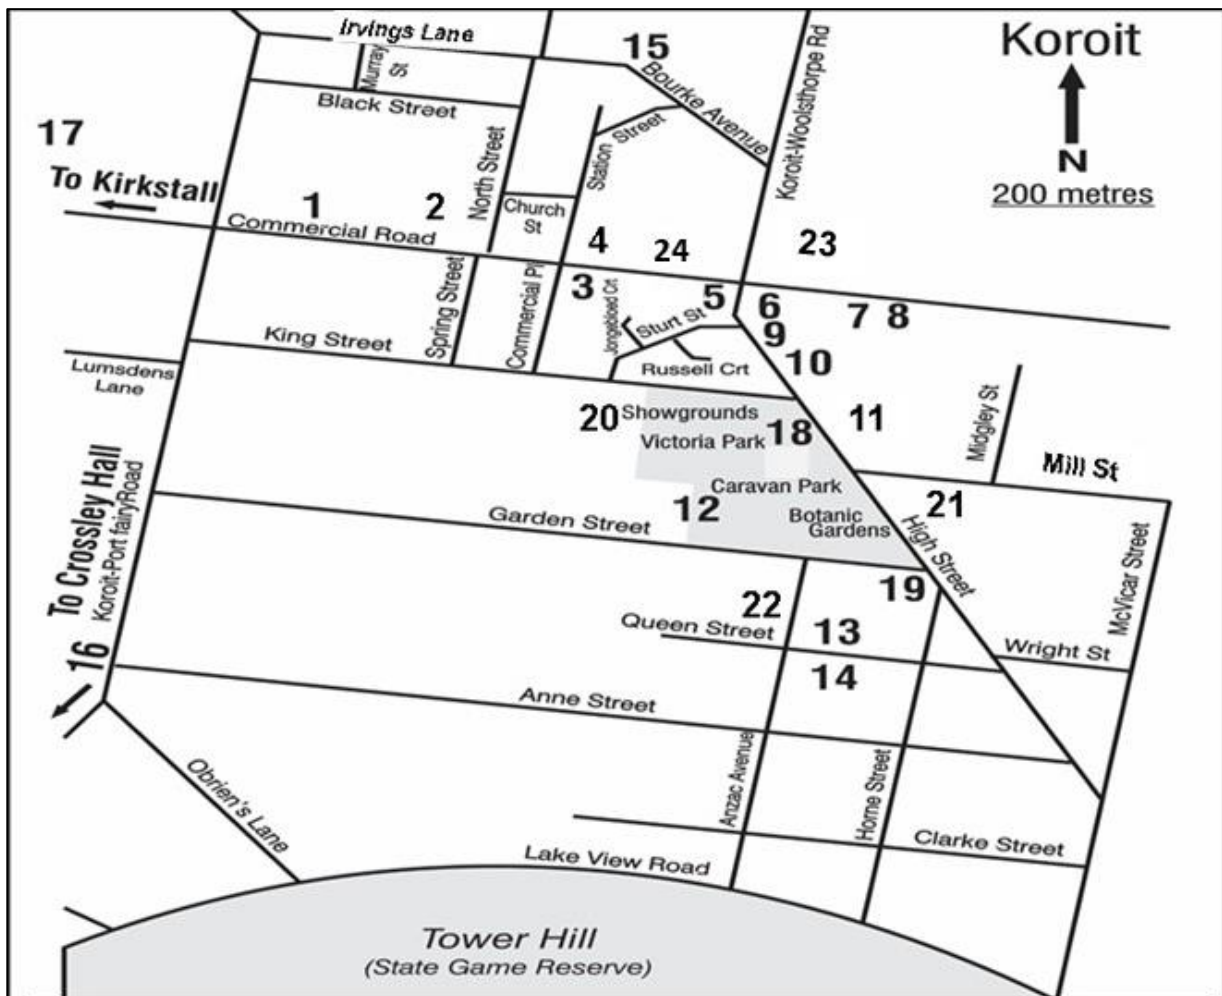

Tuesday Jan 7, 2025

All Events at Koroit Theatre Main Hall unless otherwise specified

10am	Stars On the Lake Soundcheck
12pm	Stars On the Lake Concert
1pm	Last Concert: • Lake School Singers • Tune Writers • Poets • Choral Singing w Polly
4pm	Youth Ensemble Performance
6pm	Committee, Tutors & Volunteer Dinner
8:30pm	Last Singalong & Session - All Welcome.....MBH
8:30pm	Last Slow Session House Party of Lake School w Mark & Lisa .....DCH

1. Dukes Commercial Hotel	10. Koroit Library	18. Koroit Historical Society
2. Blackwood Rooms	11. Lions Op Shop	19. Scout Hall
3. Koroit Theatre	12. Caravan Park	20. Lions Shed (in Victoria Park Showgrounds)
4. Daly's IGA	13. St Patricks Primary School	21. Koroit Hospital
5. Mickey Bourke's Pub	14. RC Church of Infant Jesus	22. St Patricks Convent
6. Post Office	15. Koroit Railway Station	23. Koroit Stables
7. Police Station	16. Crossley Hall (on Koroit-Port Fairy Rd)	24. Noodledoof
8. Koroit and District Primary School	17. Kirkstall Pub (via Penshurst / Warrnambool Rd)	
9. Senor Citizens Centre