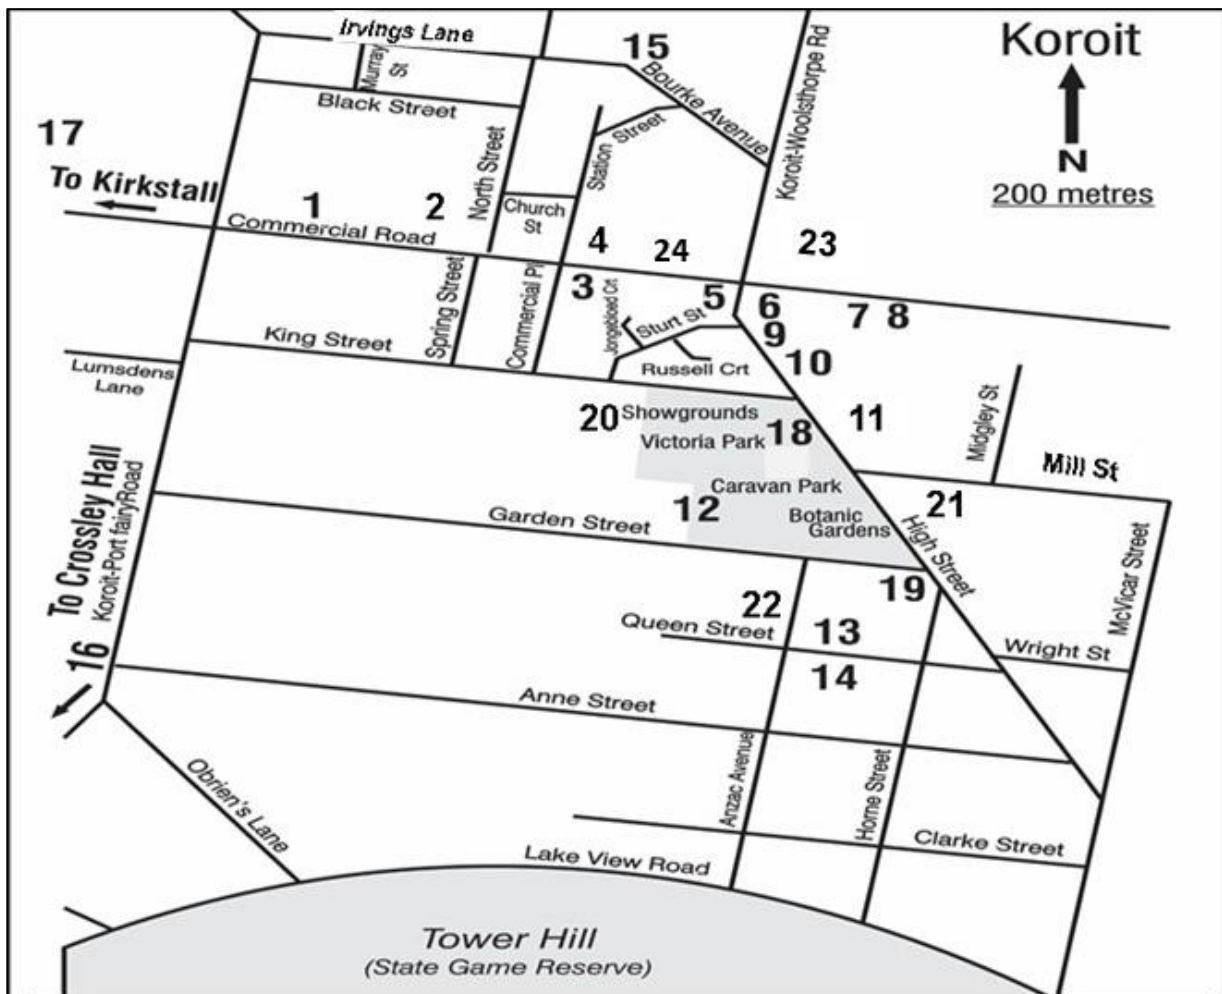

VENUE LEGEND (map reference number in brackets)

BG (12) – Botanic Gardens

DCH (1) – Dukes Commercial Hotel

KDPS (8) – Koroit & District Primary School

KDPSBC (8) – KDPS Back Classroom

KDPSH (8) – KDPS Hall

KHS (18) – Koroit Historical Society

KS (23) – Koroit Stables

KTBR (3) – Koroit Theatre Back Rm

KTF (3) – Koroit Theatre Foyer

KTK (3) – Koroit Theatre Kitchen

KTMH (3) – Koroit Theatre Main Hall

LS (20) – Lions Shed

MBH (5) – Mickey Bourke's Hotel

ND (24) – Noodledoof Brewery

SC (9) – Senior Citizens' Hall

SCFR (9) – Senior Citizens' Hall Front Room

SCK (9) – Senior Citizens Kitchen

SH (19) – Scout Hall

SHBR (19) – Scout Hall Back Room

- | | | |
|---------------------------------------|--|---|
| 1. Dukes Commercial Hotel | 10. Koroit Library | 18. Koroit Historical Society |
| 2. Blackwood Rooms | 11. Lions Op Shop | 19. Scout Hall |
| 3. Koroit Theatre | 12. Caravan Park | 20. Lions Shed (in Victoria Park Showgrounds) |
| 4. Daly's IGA | 13. St Patricks Primary School | 21. Koroit Hospital |
| 5. Mickey Bourke's Pub | 14. RC Church of Infant Jesus | 22. St Patricks Convent |
| 6. Post Office | 15. Koroit Railway Station | 23. Koroit Stables |
| 7. Police Station | 16. Crossley Hall (on Koroit-Port Fairy Rd) | 24. Noodledoof |
| 8. Koroit and District Primary School | 17. Kirkstall Pub (via Penshurst / Warrnambool Rd) | |
| 9. Senor Citizens Centre | | |